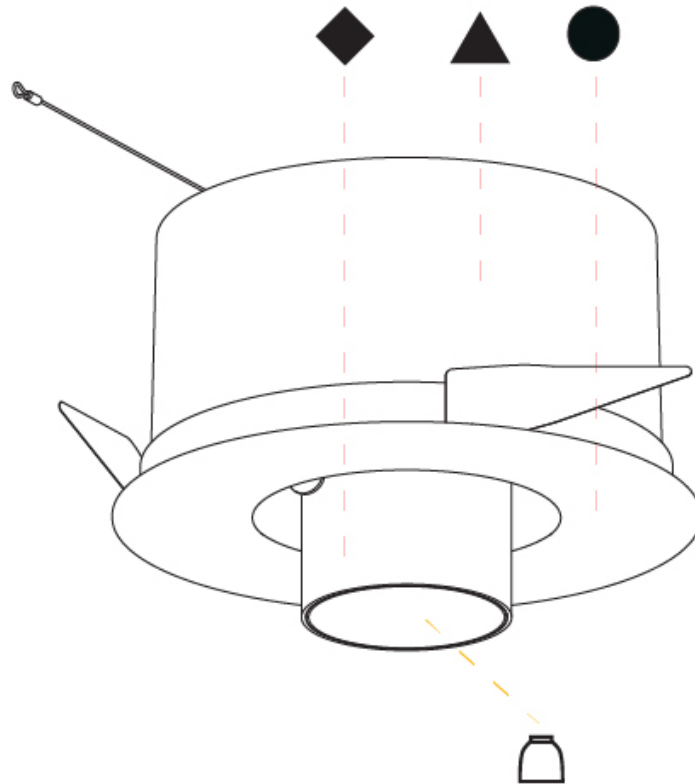

IMAGINE ROUND RECESSED

A35383-

PROJECT	_____
TYPE	_____
SPECIFIER	_____
QUANTITY	_____
DATE	_____

A