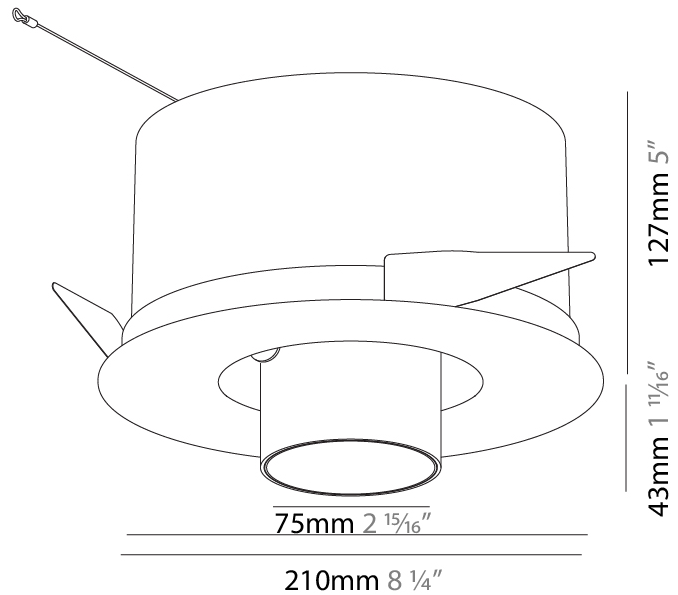

GENERAL

Series: Imagine
 Subseries: Imagine Round
 Brand: Prolight
 Division: Architectural
 Mounting Type: Recessed
 Mounting Location: Ceiling
 Subcategory: Spots

PHYSICAL

Shape: Round
 Diameter (mm): 210
 Diameter (in): 8 1/4
 Height (mm): 170
 Height (in): 6 11/16
 Ceiling Thickness (mm): 10 / 12.5 / 15
 Ceiling Thickness (in): 3/8 or 1/2 or 9/16
 Min. Recessing Depth (mm): 140
 Min. Recessing Depth (in): 5 1/2
 Light Distribution: Adjustable / Indirect
 Weight (kg): 1.4
 Weight (lbs): 3.09
 Fixture Finish: SSR / BKV / CWI / CRY / HAB / UFT / ITA / RUA / FTG / MYG / LOD / PUS / FRO / FUP / KIA / POP / BLS / SPG / MEY / GOH / GUM / CHC / COM / ABZ / JAG / OBR / MOS / ROR
 Fixture Material: Aluminum Die Cast
 Cut-out Measurements: D. - 190mm / 7 1/2"

OPTICAL

Reflector°: 12
 Optic°: Lens Pack - No Lens / Linear Spread Lens / Honeycomb / Spread Lens
 Adjustability: Rotational 355°; Tilt 45°

RATINGS AND CERTIFICATIONS

Certified By: Certified for North American Standards
 IP rating: IP20